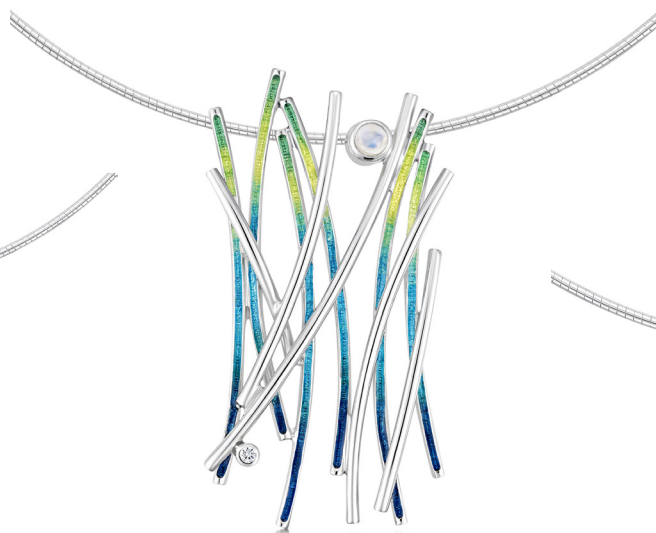

Necklet

(Wire - SOM3)
ESNX187 £202.00
9Y-DNX187 £1229.00